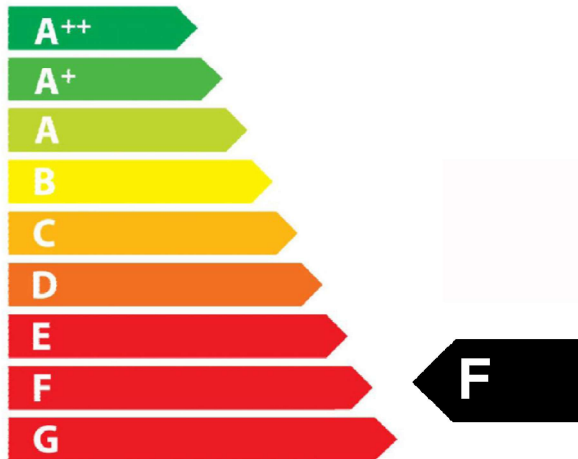

**FLAVEL**

At the heart of your home

**68.3%**

Useful Energy Efficiency

**Kenilworth Plus**

Direct Heat Output 4.2 KW

Open fronted inset

Coal effect fuel bed

Manual, slide, remote control

Plain black interior

Black or brass trim and fret

**ENERG**  
енергия · ενεργεια

FKPC26RN2

K/WORTH PLUS RC BLK

A blue-bordered box containing three icons: a window with a grid pattern, a lamp with a flame, and a heater with wavy lines and a flame. To the right of the box, the text '4.2 kW' is displayed in a large, bold font.