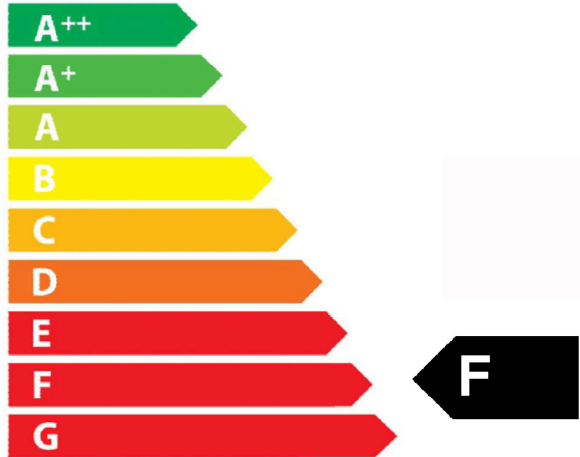

FLAVEL

At the heart of your home

68.3%

Useful Energy Efficiency

Expression Plus

Direct Heat Output 4.2 KW

Open fronted inset

Coal effect fuel bed

Manual, Slide, Thermostatic
remote control

Plain black interior

Silver chrome fascia

ENERG

енергия · ενεργεια

FKPCEPSN

EXPR PLUS SC

Three icons in a row: a window, a lamp, and a radiator. The radiator icon has wavy lines above it representing heat.

4.2
kW

ENERGIA · ЕНЕРГИЯ · ΕΝΕΡΓΕΙΑ · ENERGIJA · ENERGY · ENERGIE · ENERGI

2015/1186