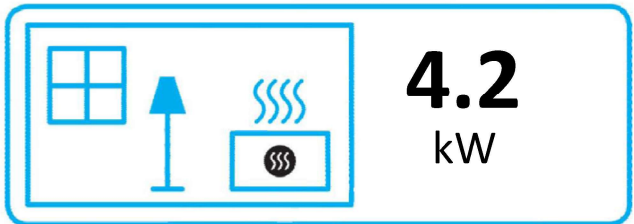

FLAVEL

At the heart of your home

78.7%

Useful Energy Efficiency

Emberglow

Direct Heat Output 4.2 KW

Glass fronted outset

Coal effect fuel bed

Electronic Side, remote control

Plain black interior

Cast iron black finish

ENERG

енергия · ενεργεια

FEMC00EN

EMBERGLOW CLASSIC NG

ENERGIA · ЕНЕРГИЯ · ΕΝΕΡΓΕΙΑ · ENERGIJA · ENERGY · ENERGIE · ENERGI