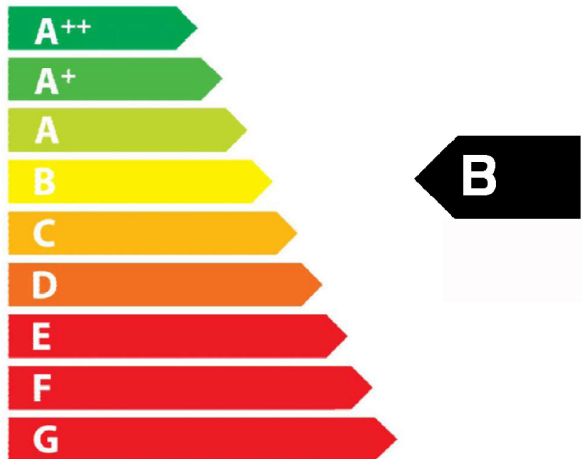

**FLAVEL**

At the heart of your home

**93.5%**

Useful Energy Efficiency

**Calibre BF**

Direct Heat Output 4.0 KW

Glass fronted inset

Coal effect fuel bed

Manual, Thermostatic remote,  
EFC control

Plain black interior

Trim & Fret in polished silver, or  
brass

**ENERG**  
енергия · ενεργεια

FBFC37MP2

CALIBRE BF MC LPG CH

Three icons in a row: a window with four panes, a lamp with a flame, and a heater with wavy lines and a flame. To the right of these icons is the text '4.0 kW'.

**4.0**  
kW

ENERGIA · ЕНЕРГИЯ · ΕΝΕΡΓΕΙΑ · ENERGIJA · ENERGY · ENERGIE · ENERGI

2015/1186